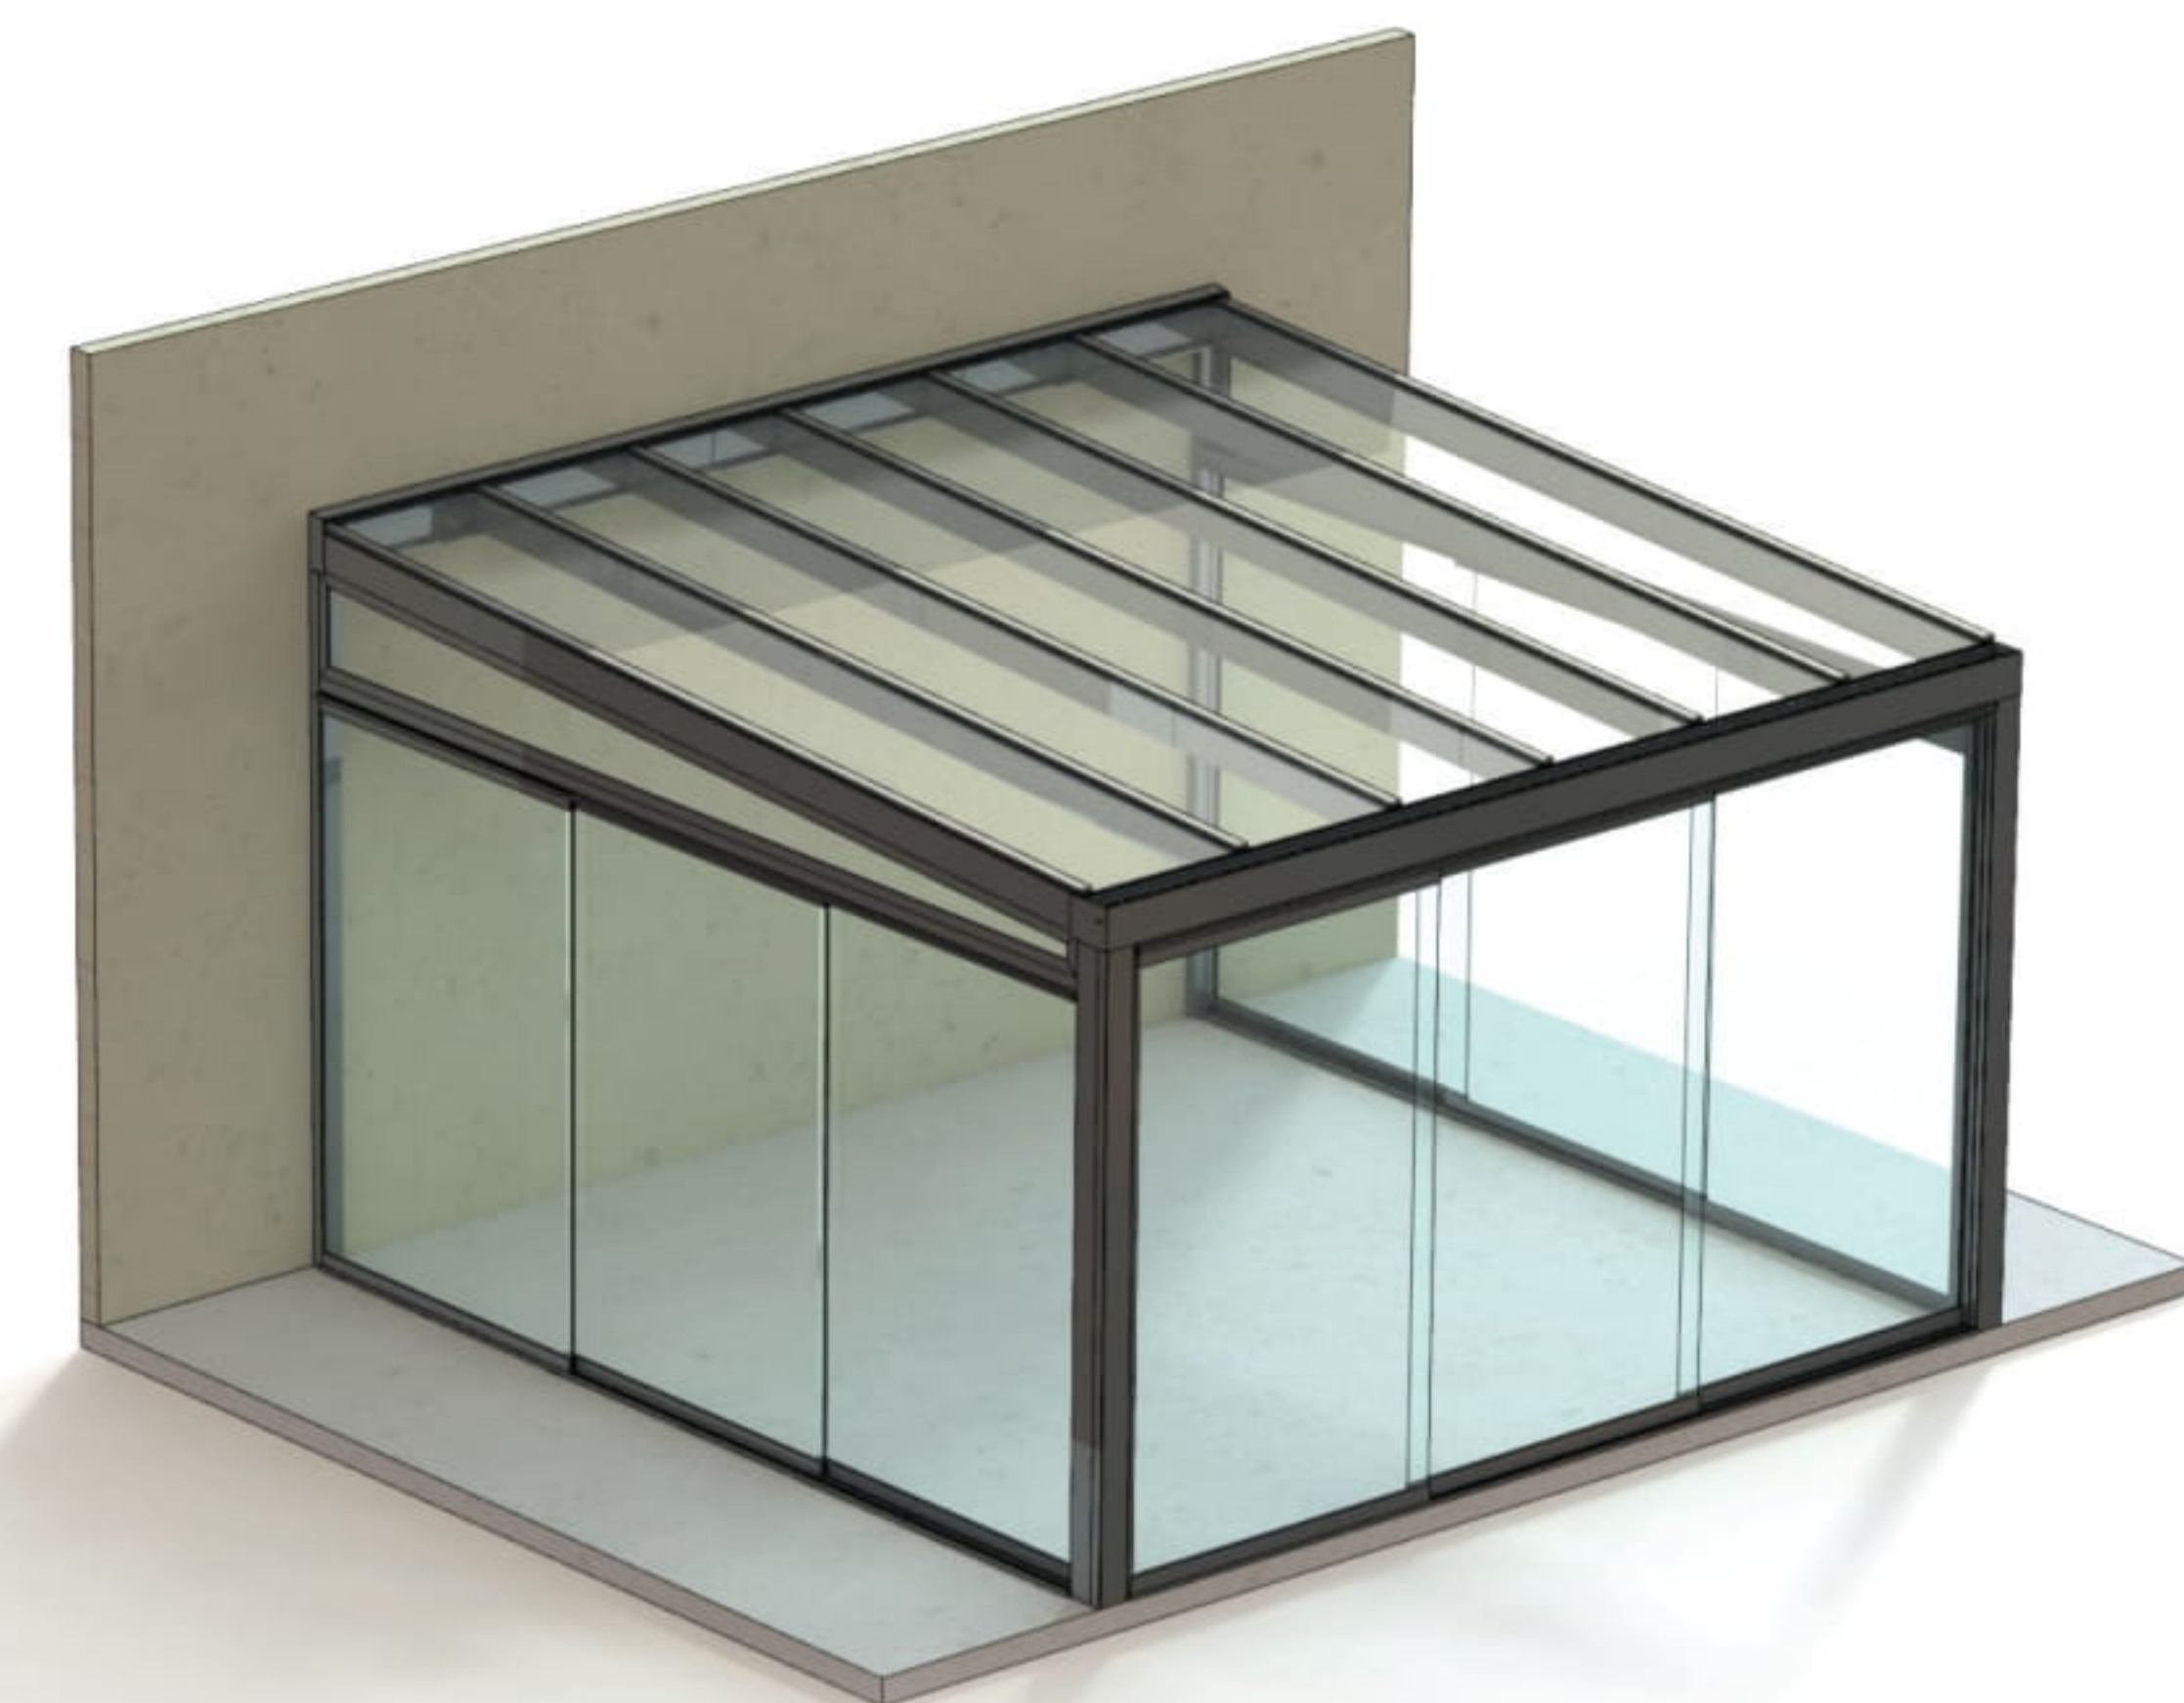

Pergola Premium  
with glass roof

### PREMIUM - Polycarbonate

<b>A</b>	4 500 mm	6000 mm
<b>B</b>	1 000 mm	650 mm
<b>C</b>	4 000 mm	4 000 mm

Polycarbonate 16 mm  
Calculated for snow load 70 kg/m<sup>2</sup>

### Sliding glass system with aluminium frame

### Sliding glass system without aluminium frame