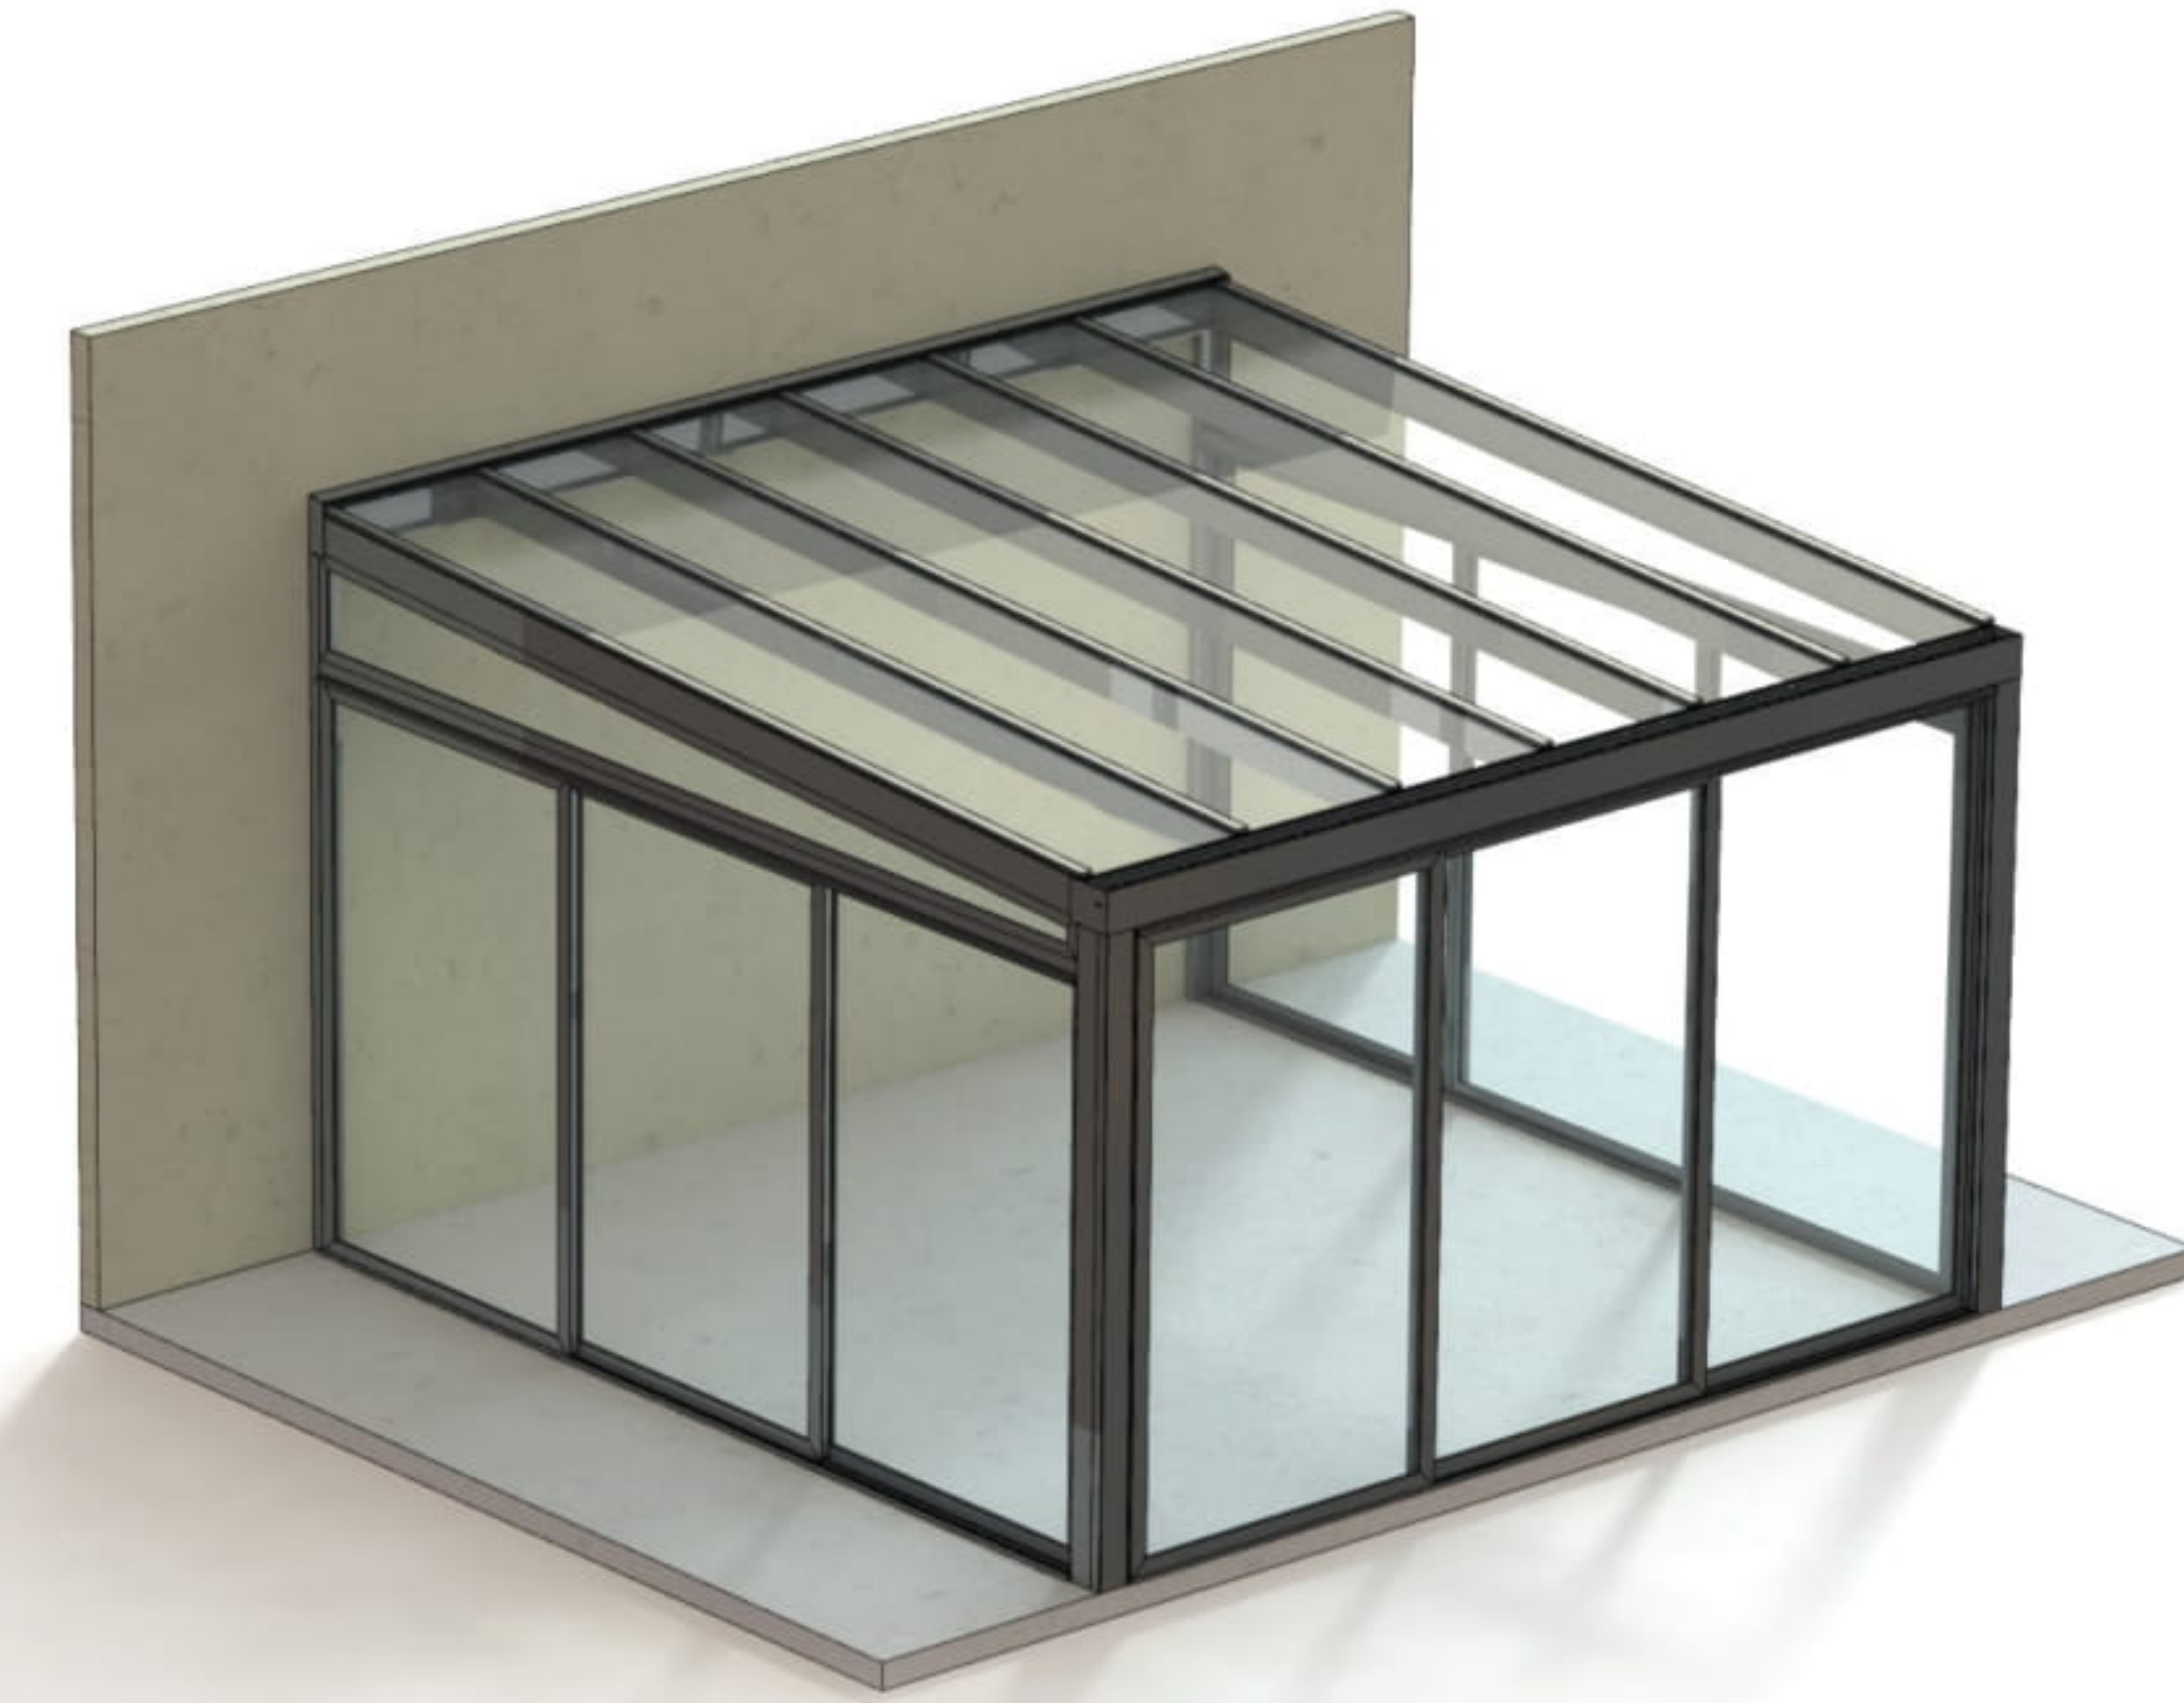

Pergola Premium  
with glass roof

## Max. dimensions

### PREMIUM - Glass

<b>A</b>	4 000 mm	2 900 mm
<b>B</b>	650 mm	1 000 mm
<b>C</b>	4 000 mm	4 000 mm

Glass type USG 44.2  
Calculated for snow load 70 kg/m<sup>2</sup>

### Sliding glass system with aluminium frame