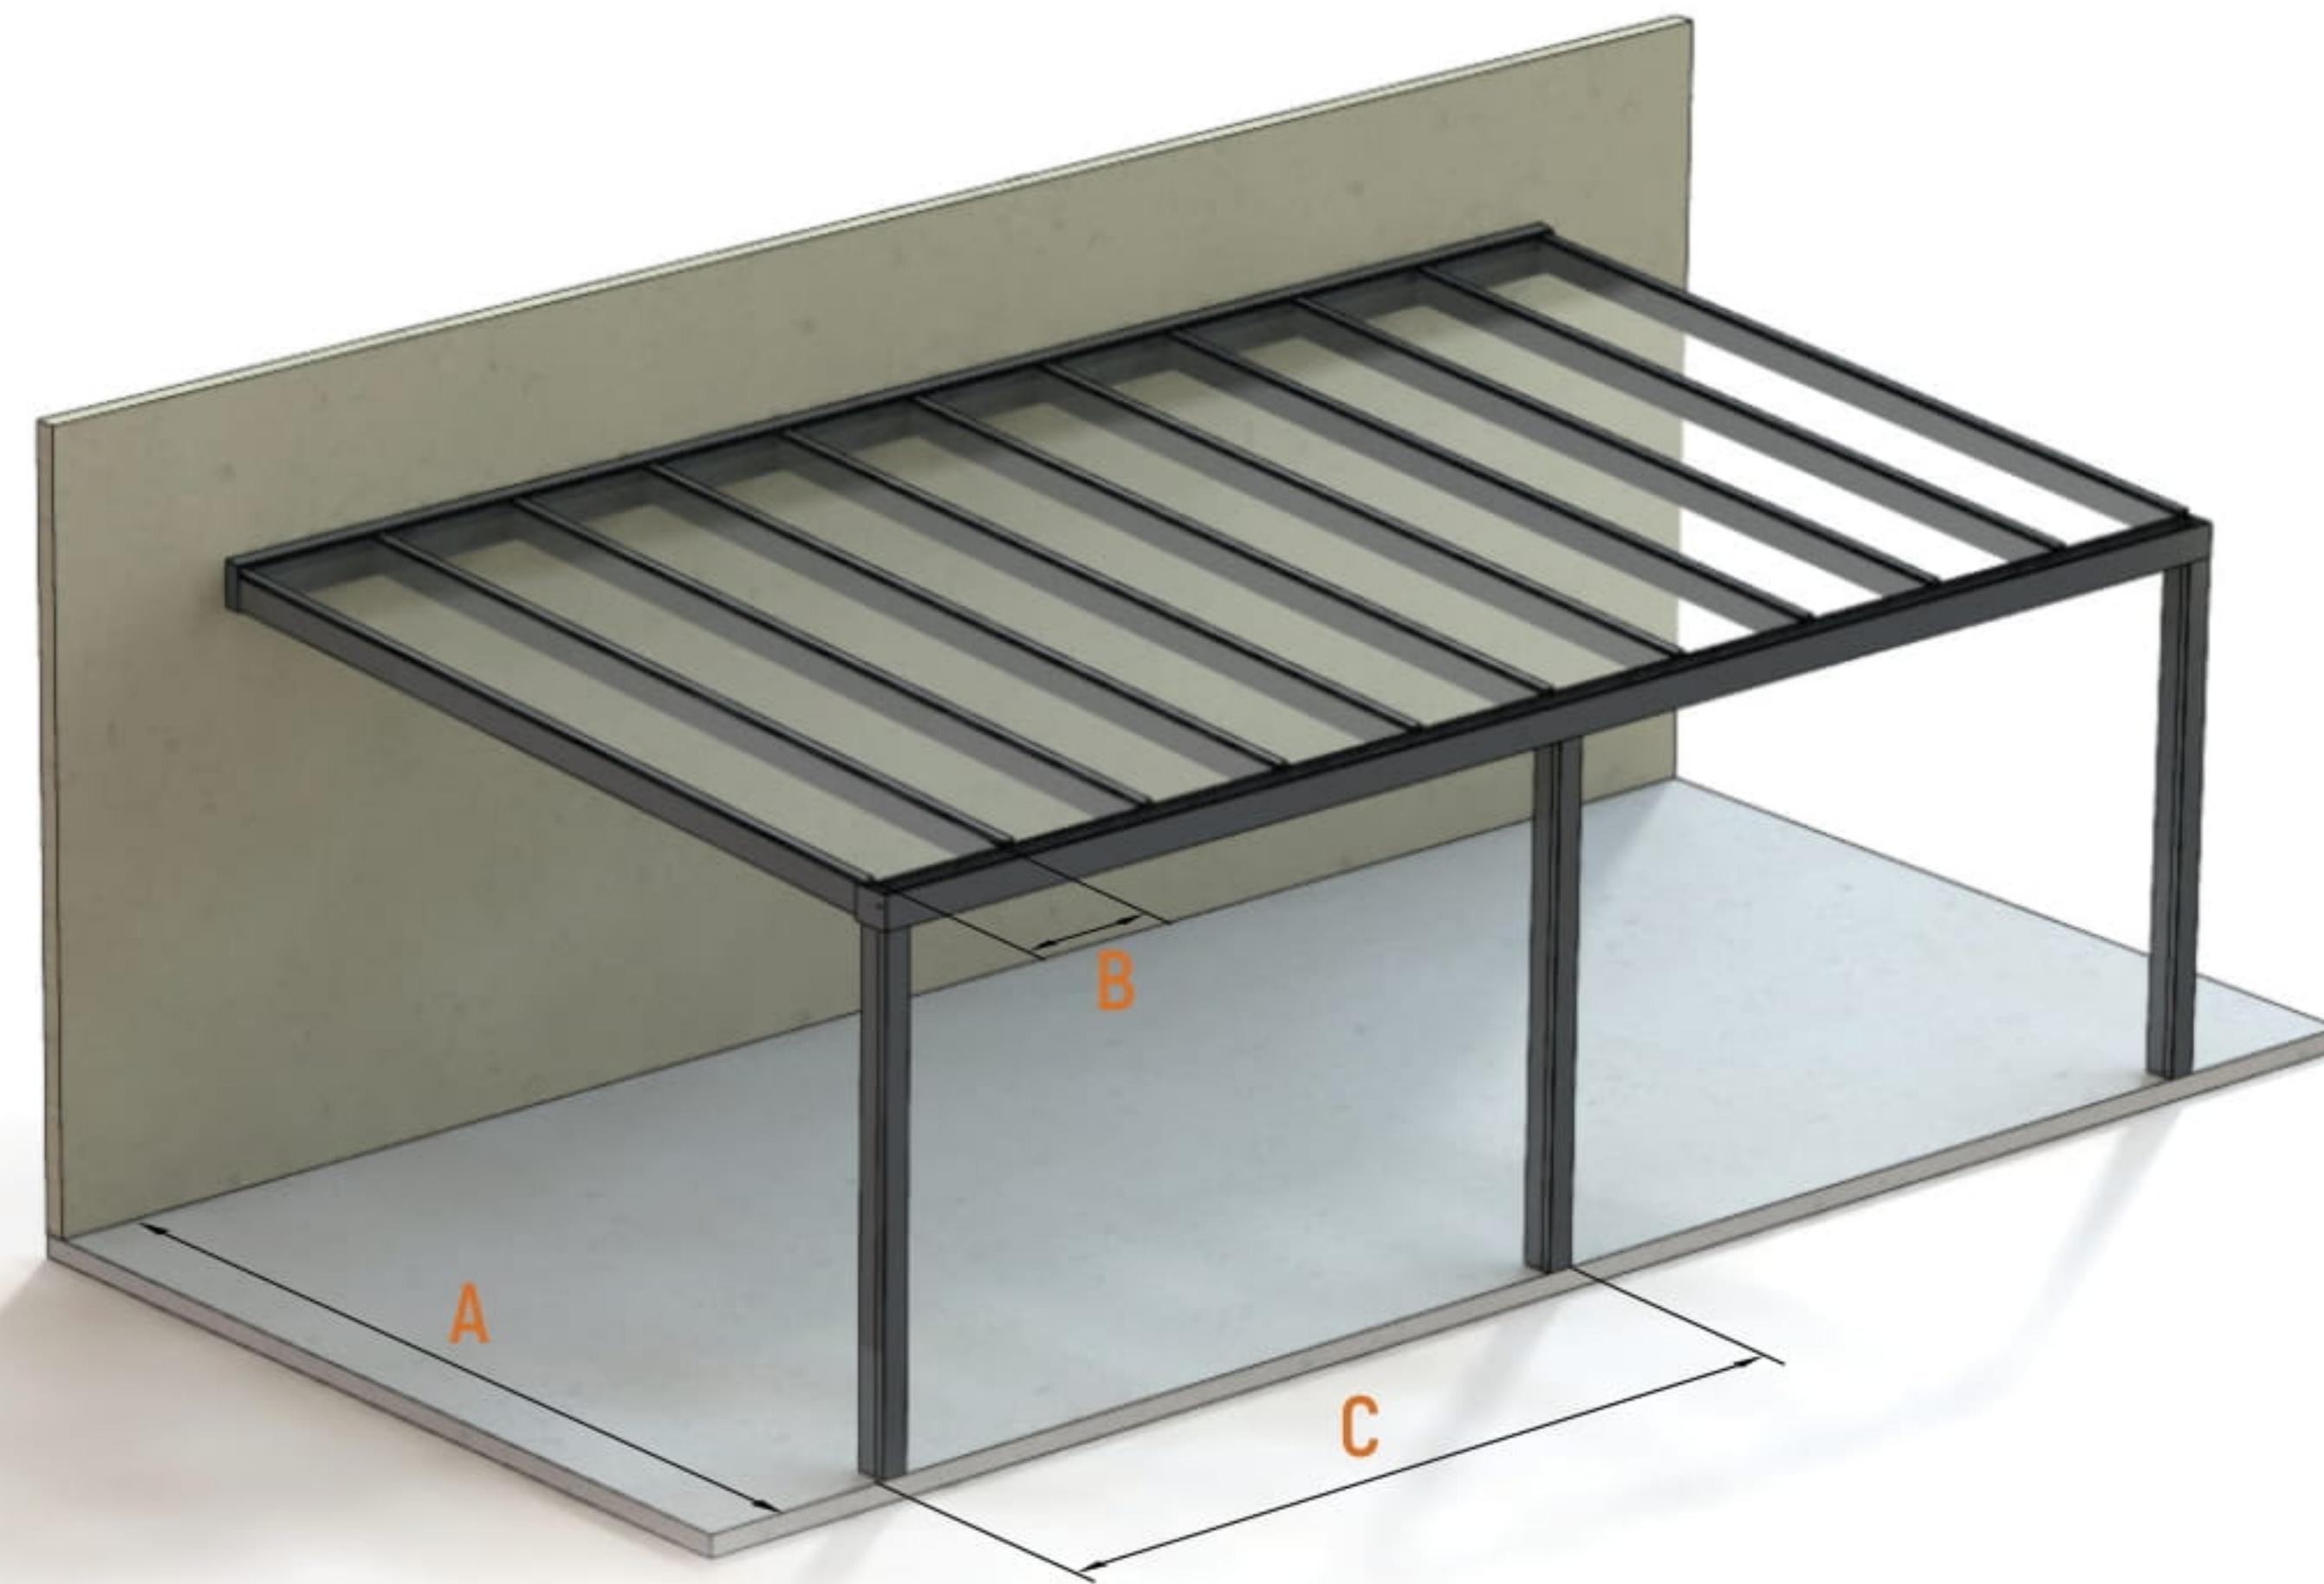

Pergola Premium  
with glass roof

## Max. dimensions

### PREMIUM - Glass

<b>A</b>	4 000 mm	2 900 mm
<b>B</b>	650 mm	1 000 mm
<b>C</b>	4 000 mm	4 000 mm

Glass type USG 44.2  
Calculated for snow load 70 kg/m<sup>2</sup>